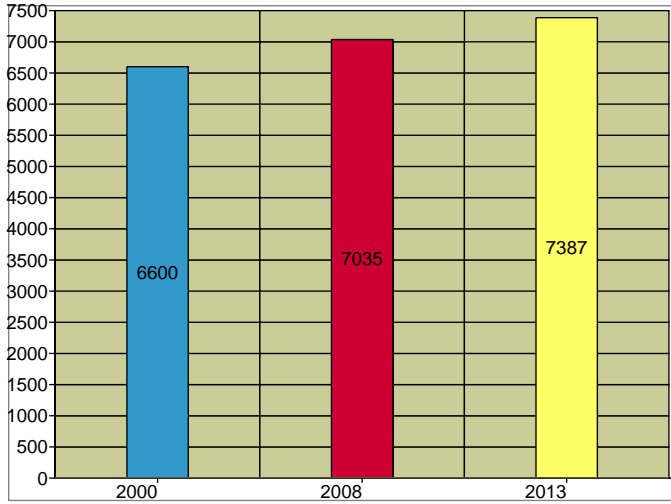

Harrison Metro

Study Area: Custom Shapes

Households

2008 Households by Income

2008 Population by Age

2008 Owner Occupied HUs by Value

2008 Employed 16+ by Occupation

2008 Population by Race

2008 Percent Hispanic Origin: 2.0%

Source: U.S. Bureau of the Census, 2000 Census of Population and Housing. ESRI forecasts for 2008 and 2013.