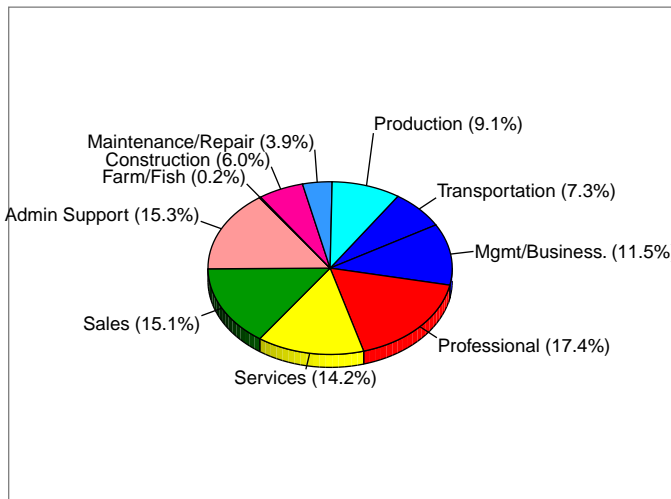

Harrison Metro

Study Area: Custom Shapes

Households

2008 Households by Income

2008 Population by Age

2008 Owner Occupied HUs by Value

2008 Employed 16+ by Occupation

2008 Population by Race