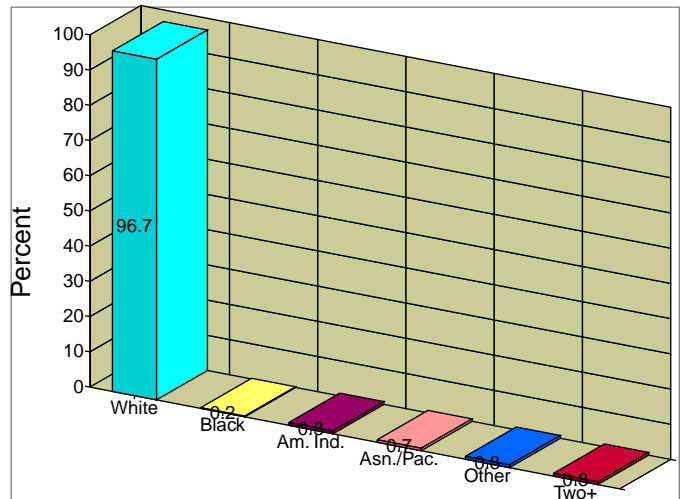

Harrison Metro

Study Area: Custom Shapes

Households

2008 Households by Income

2008 Population by Age

2008 Owner Occupied HUs by Value

2008 Employed 16+ by Occupation

2008 Population by Race

2008 Percent Hispanic Origin: 2.0%

Source: U.S. Bureau of the Census, 2000 Census of Population and Housing. ESRI forecasts for 2008 and 2013.