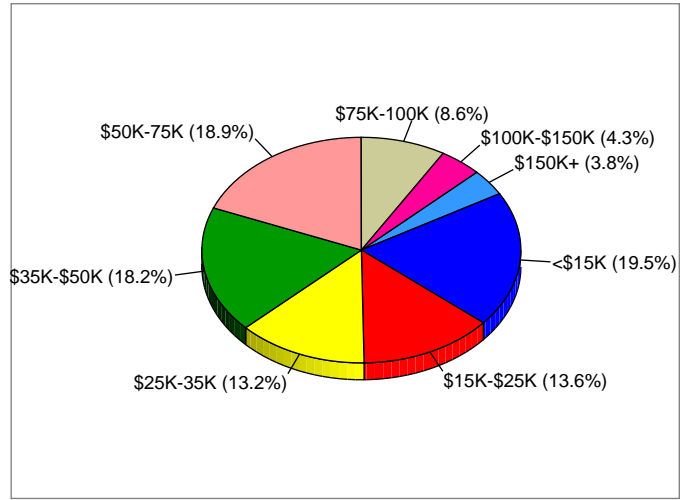

Harrison Metro

Study Area: Custom Shapes

Households

2008 Households by Income

2008 Population by Age

2008 Owner Occupied HUs by Value

2008 Employed 16+ by Occupation

2008 Population by Race

2008 Percent Hispanic Origin: 2.0%

Source: U.S. Bureau of the Census, 2000 Census of Population and Housing. ESRI forecasts for 2008 and 2013.