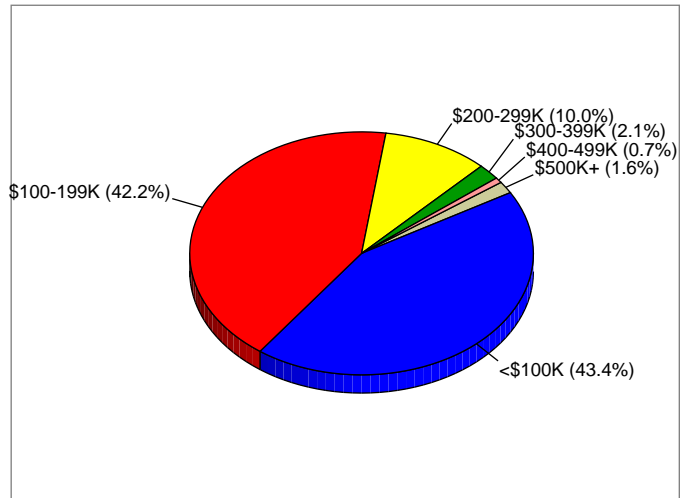

Harrison Metro

Study Area: Custom Shapes

Households

2008 Households by Income

2008 Population by Age

2008 Owner Occupied HUs by Value

2008 Employed 16+ by Occupation

2008 Population by Race

2008 Percent Hispanic Origin: 2.0%

Source: U.S. Bureau of the Census, 2000 Census of Population and Housing. ESRI forecasts for 2008 and 2013.