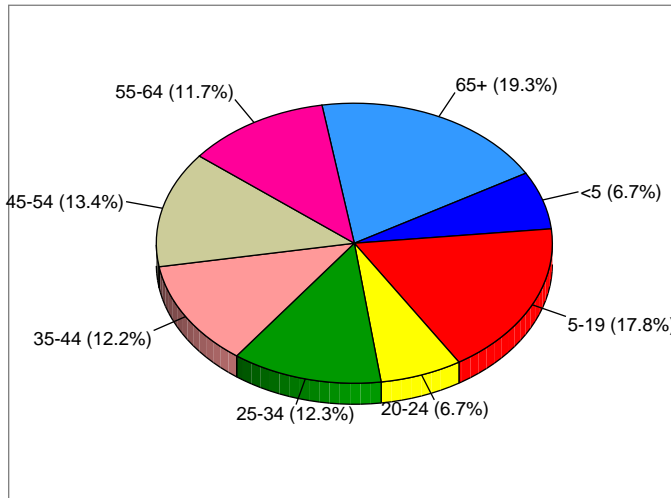

Harrison Metro

Study Area: Custom Shapes

Households

2008 Households by Income

2008 Population by Age

2008 Owner Occupied HUs by Value

2008 Employed 16+ by Occupation

2008 Population by Race

2008 Percent Hispanic Origin: 2.0%

Source: U.S. Bureau of the Census, 2000 Census of Population and Housing. ESRI forecasts for 2008 and 2013.