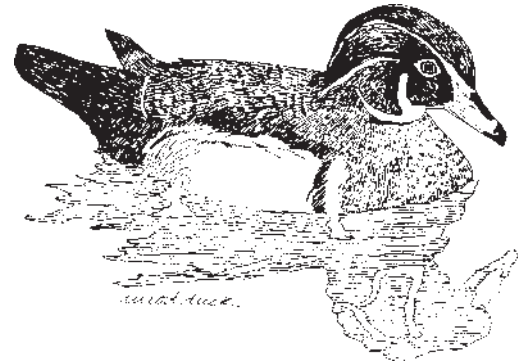

Bird Checklist

Buffalo National River is more than just a river. The 95,730-acre park contains open farmlands, oak-hickory forests, ponds and streams, abandoned homesites, tall bluffs and box canyons. These different areas provide varied habitats for the wildlife that lives here.

Over 200 species of birds use Buffalo National River for some part of the year — many birds live here year round. Nearly 100 species will build nests, lay eggs, and raise their young here during summer. Others stop to feed and rest during spring and fall migrations between breeding grounds in the northern U.S. and Canada, and wintering areas in Central and South America.

Forested areas attract the majority of birds, which are usually the most vocal. Many of the birds on this list are more likely to be heard than seen. The challenge of identifying birds by only their song or call can be a rewarding experience for bird watchers of today and of future generations.